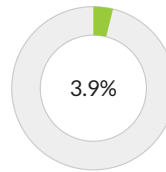

STUDENTS WITH DISABILITIES