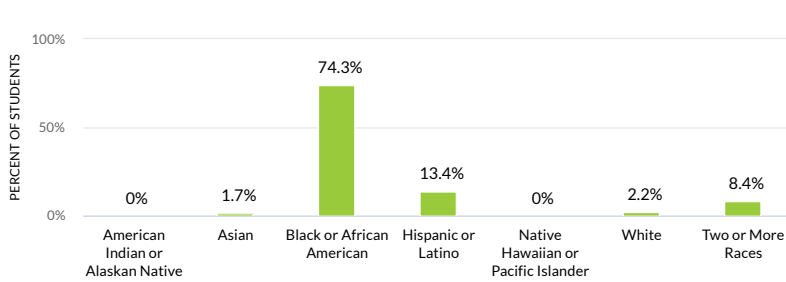

OVERVIEW

School Details

Grades : K-8
Enrollment : 179
Percent Choice : 92.8%

Northwest Catholic School is a member of the Seton Family of Catholic Schools. Seton schools serve students in parish neighborhood schools throughout Milwaukee in a warm and welcoming environment. As Catholic schools, we infuse faith into our curriculum. Our academic focus utilizes data to track student performance and creates individualized learning plans to help each student achieve success.

The statement above is provided by the school. It is not an evaluation by the Wisconsin DPI.

Student Groups