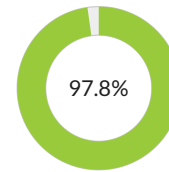

ECONOMICALLY DISADVANTAGED